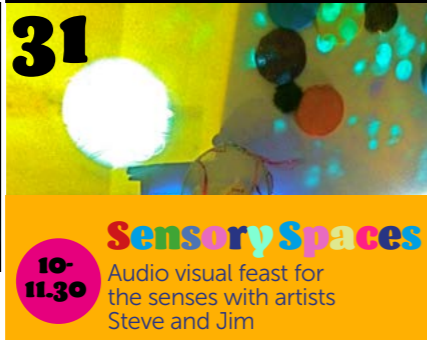

23

10-11.30  
**Sensory Spaces**  
Audio visual feast for the senses with artists Steve and Jim

10.30-11.30  
**Didgeridoo workshop**  
and percussion with musician Tim Lane

1-3  
**Curious Sounds**  
Workshops to create intriguing noises with Ceylan Hay

10-11.30  
**Sensory Spaces**  
Audio visual feast for the senses with artists Steve and Jim

Hawthorn Family Learning Centre  
2F Bogwood Rd  
Mayfield  
EH22 5DQ

VENUE

0131  
271  
3116