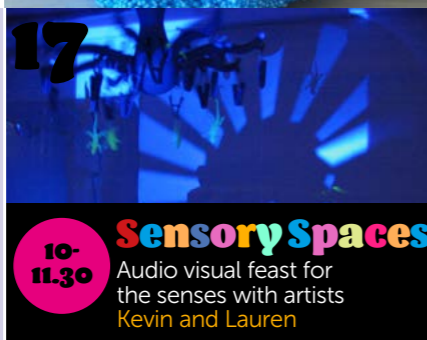

16

10-11.30
Sensory Spaces
Audio visual feast for the senses with artists Kevin and Lauren