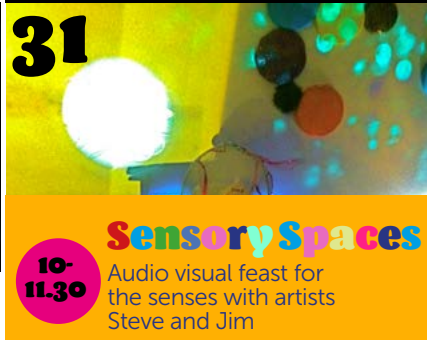

23

10-11.30 **Sensory Spaces**  
Audio visual feast for the senses with artists Steve and Jim

10.30-11.30 **Didgeridoo workshop**  
and percussion with musician Tim Lane

1-3 **Curious Sounds**  
Workshops to create intriguing noises with Ceylan Hay

10-11.30 **Sensory Spaces**  
Audio visual feast for the senses with artists Steve and Jim

Hawthorn Family Learning Centre  
2F Bogwood Rd  
Mayfield  
EH22 5DQ

VENUE

0131  
271  
3116